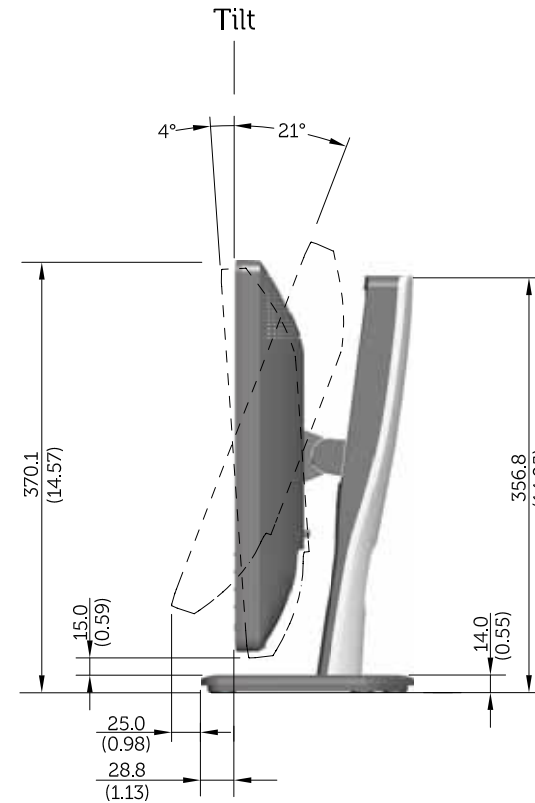

P1913 Outline Dimensions

Norminal Dimensions

Unit: mm (inch)

Back view of Monitor without stand

P1913S Outline Dimensions

Nominal Dimensions
Unit: mm (inch)

Back view of Monitor without stand

P2213 Outline Dimensions

Nominal Dimensions
Unit: mm (inch)

Back view of Monitor without stand