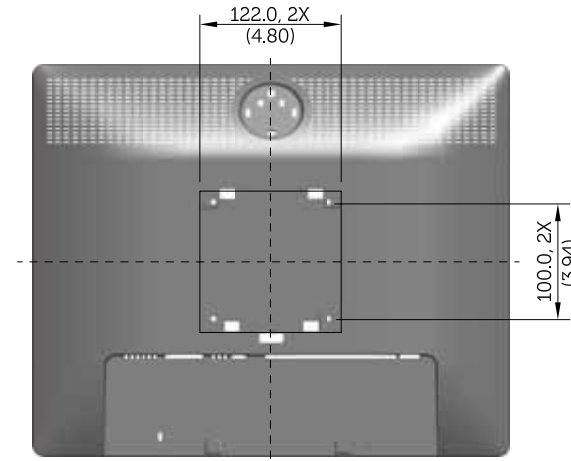

P1913 Outline Dimensions

Norminal Dimensions

Unit: mm (inch)

Back view of Monitor without stand

P1913S Outline Dimensions

Nominal Dimensions
Unit: mm (inch)

Back view of Monitor without stand

P2213 Outline Dimensions

Nominal Dimensions
Unit: mm (inch)

Back view of Monitor without stand